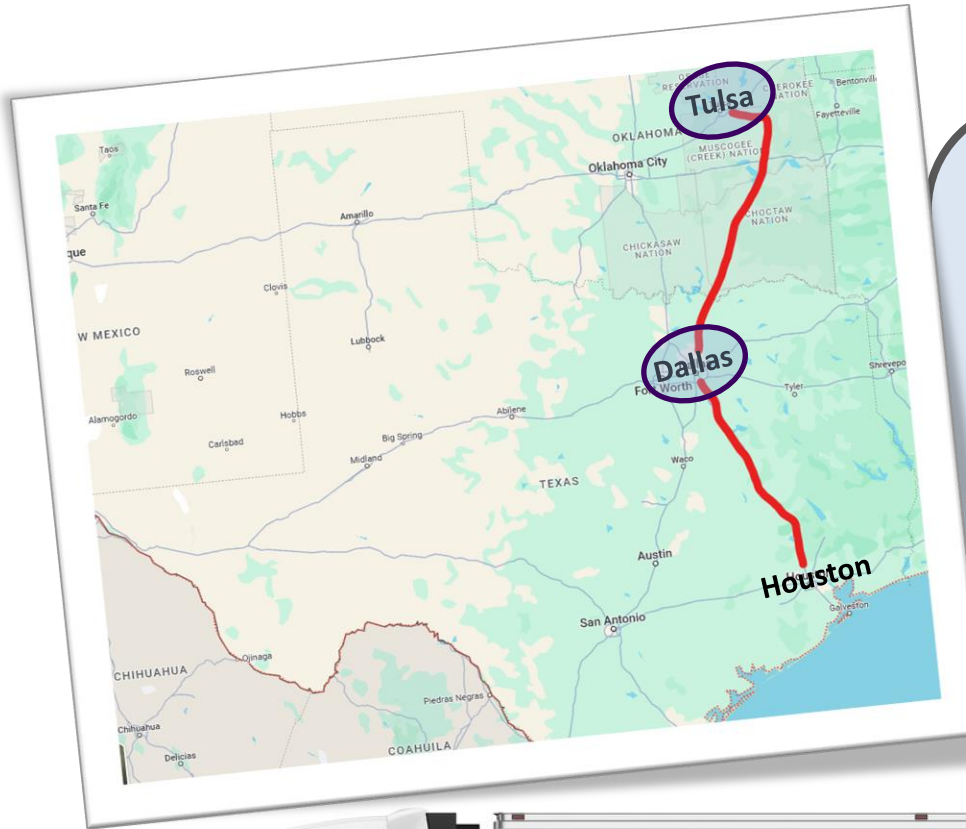

Specialty Steel Products

DALLAS / TULSA SHUTTLE PROGRAM

ESPSTEEL.COM ● (888) 377-4317

- Weekly Shuttle to Dallas, TX and Tulsa, OK regions.
- 2000 LB Weight Min.
- \$250 Fee Per Dropoff
- Orders must be in by **Friday @ 1:00 p.m. CST**
- Shuttle departs Houston on **Mondays**