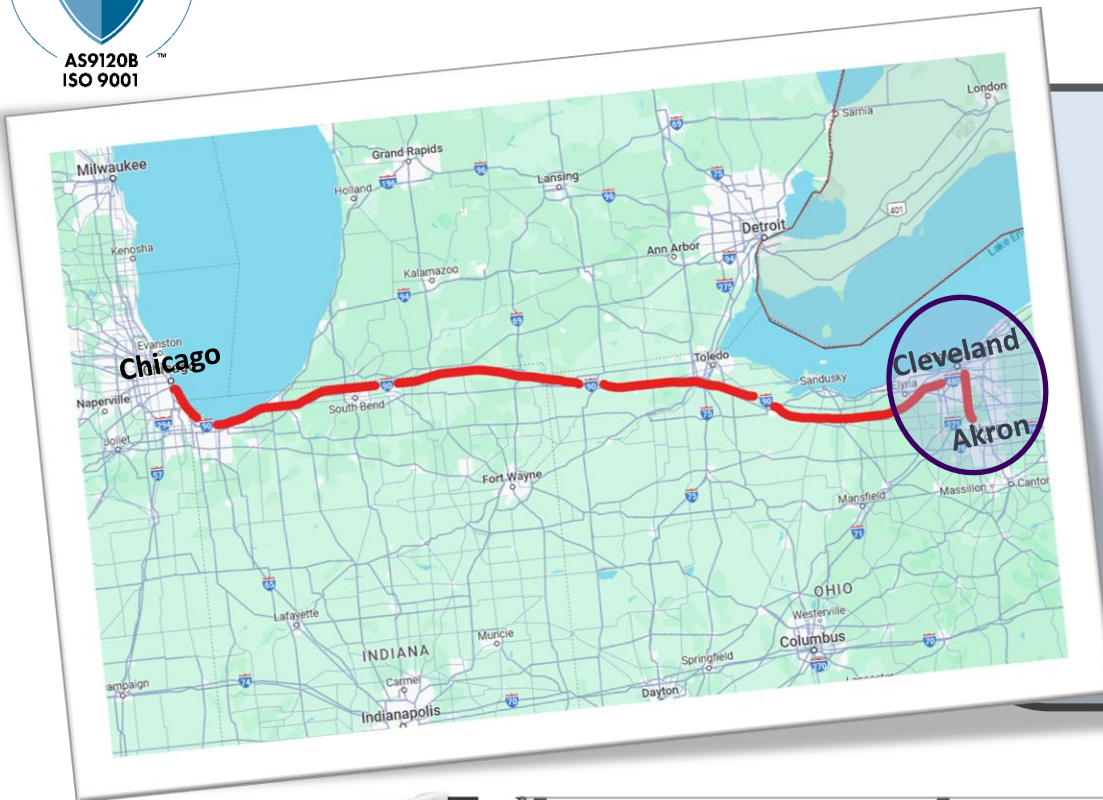

Specialty Steel Products

CLEVELAND SHUTTLE PROGRAM

ESPSTEEL.COM ● (888) 377-4317

- **Weekly Shuttle to Toledo, Cleveland & Akron**
- **2000 LB Weight Min.**
- **\$250 Fee Per Dropoff**
- **Orders must be in by Tuesday @ 1:00 p.m. CST**
- **Shuttle ETA Thursday**